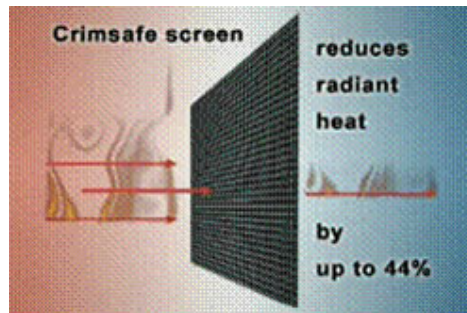

Building in Bushfire Areas

Balustrade and Pool Fencing

We can give you a great alternative for balustrading and pool fencing. Our Licensees utilise the latest in terrace balustrading systems, giving a robust and attractive fencing alternative to the standard bars and glass systems other manufacturers supply.

Custom-built to your specific needs, our balustrade product is a completely engineered system that complies with the Building Code of Australia, and passes AS/NZS 1170.1: 2002 Structural design actions - Permanent, imposed and other actions.

And our pool fencing product is also a completely engineered system, complying with AS1926.1 - 1993: Swimming pool safety - Fencing for swimming pools.